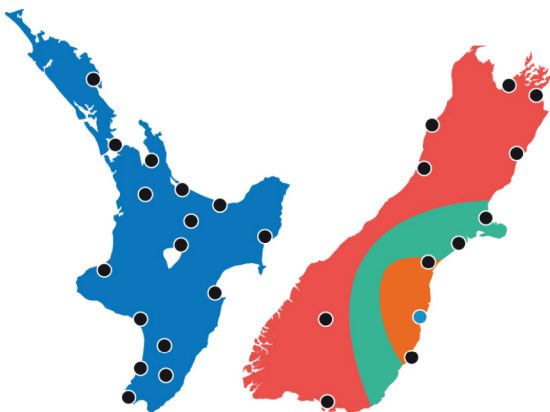

Courier Sector Guide

From Oamaru

Sector Tickets

	Local up to 25kgs or 0.125m ³		Outer Area up to 25kgs or 0.125m ³
	Short Haul up to 15kgs or 0.075m ³		Long Haul up to 10kgs or 0.05m ³
	Inter Island Economy up to 10kgs or 0.05m ³		Inter Island Overnight up to 5kgs or 0.025m ³
	Excess North up to 5kgs or 0.025m ³		Excess South up to 5kgs or 0.025m ³