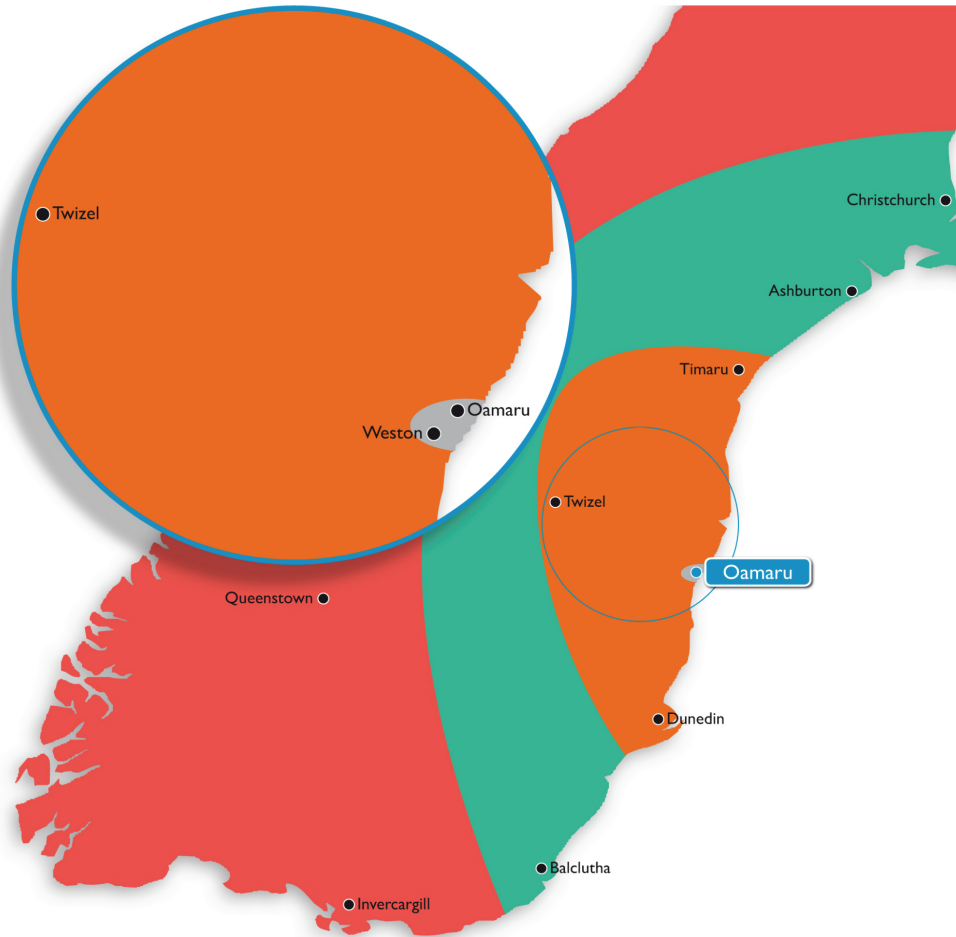

Courier Sector Guide

From Oamaru

Sector Tickets

	Local up to 25kgs or 0.125m ³		Outer Area up to 25kgs or 0.125m ³
	Short Haul up to 15kgs or 0.075m ³		Long Haul up to 10kgs or 0.05m ³
	Inter Island Economy up to 10kgs or 0.05m ³		Inter Island Overnight up to 5kgs or 0.025m ³
	Excess North up to 5kgs or 0.025m ³		Excess South up to 5kgs or 0.025m ³